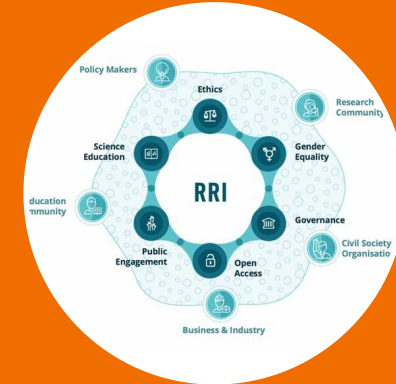

e.g. ESR/Corporate Sustainability Reporting Directive

Principles

Reliability

TRUST

Accountability

Targets/Goals Product

Research on
naturecultures

RRI Process

Start of the project

Ethics by Design is implemented in line with the Responsible Research and Innovation (RRI) framework

RRI Keys:

- Public engagement (>Citizen Science)
- Open access (> Open Innovation, Open Science)
- Gender (and diversity)
- Ethics
- Science education (> capacity building)